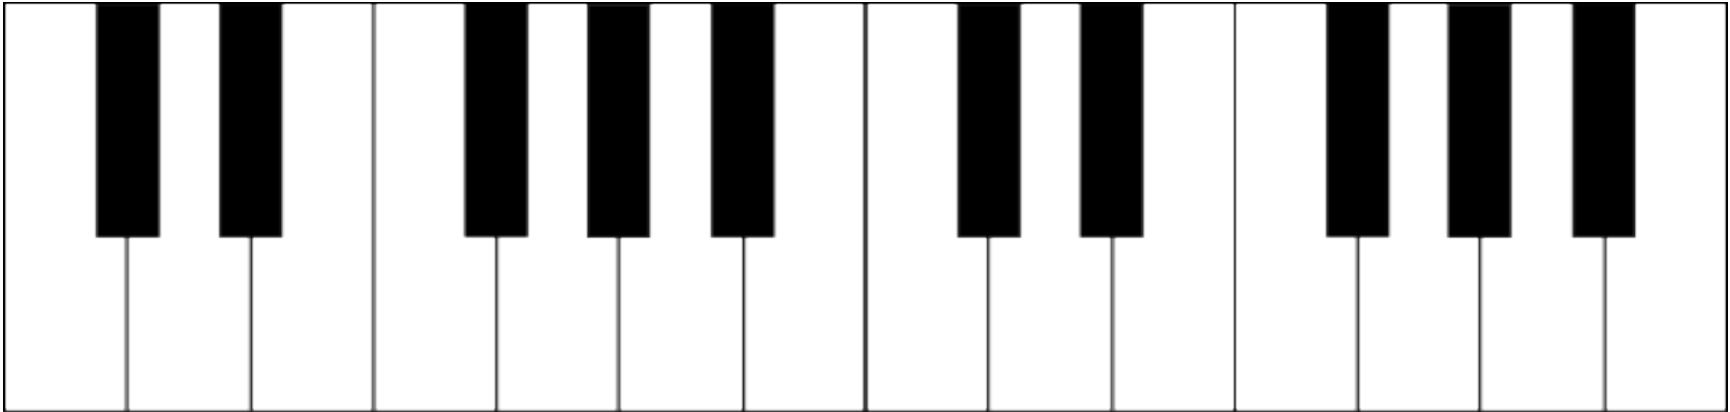

Finding C Position

On the keyboard below color:

C's - green

D's - blue

E's - yellow

F's - red

G's - orange

Color the fingers below to match the keys they play in C position.